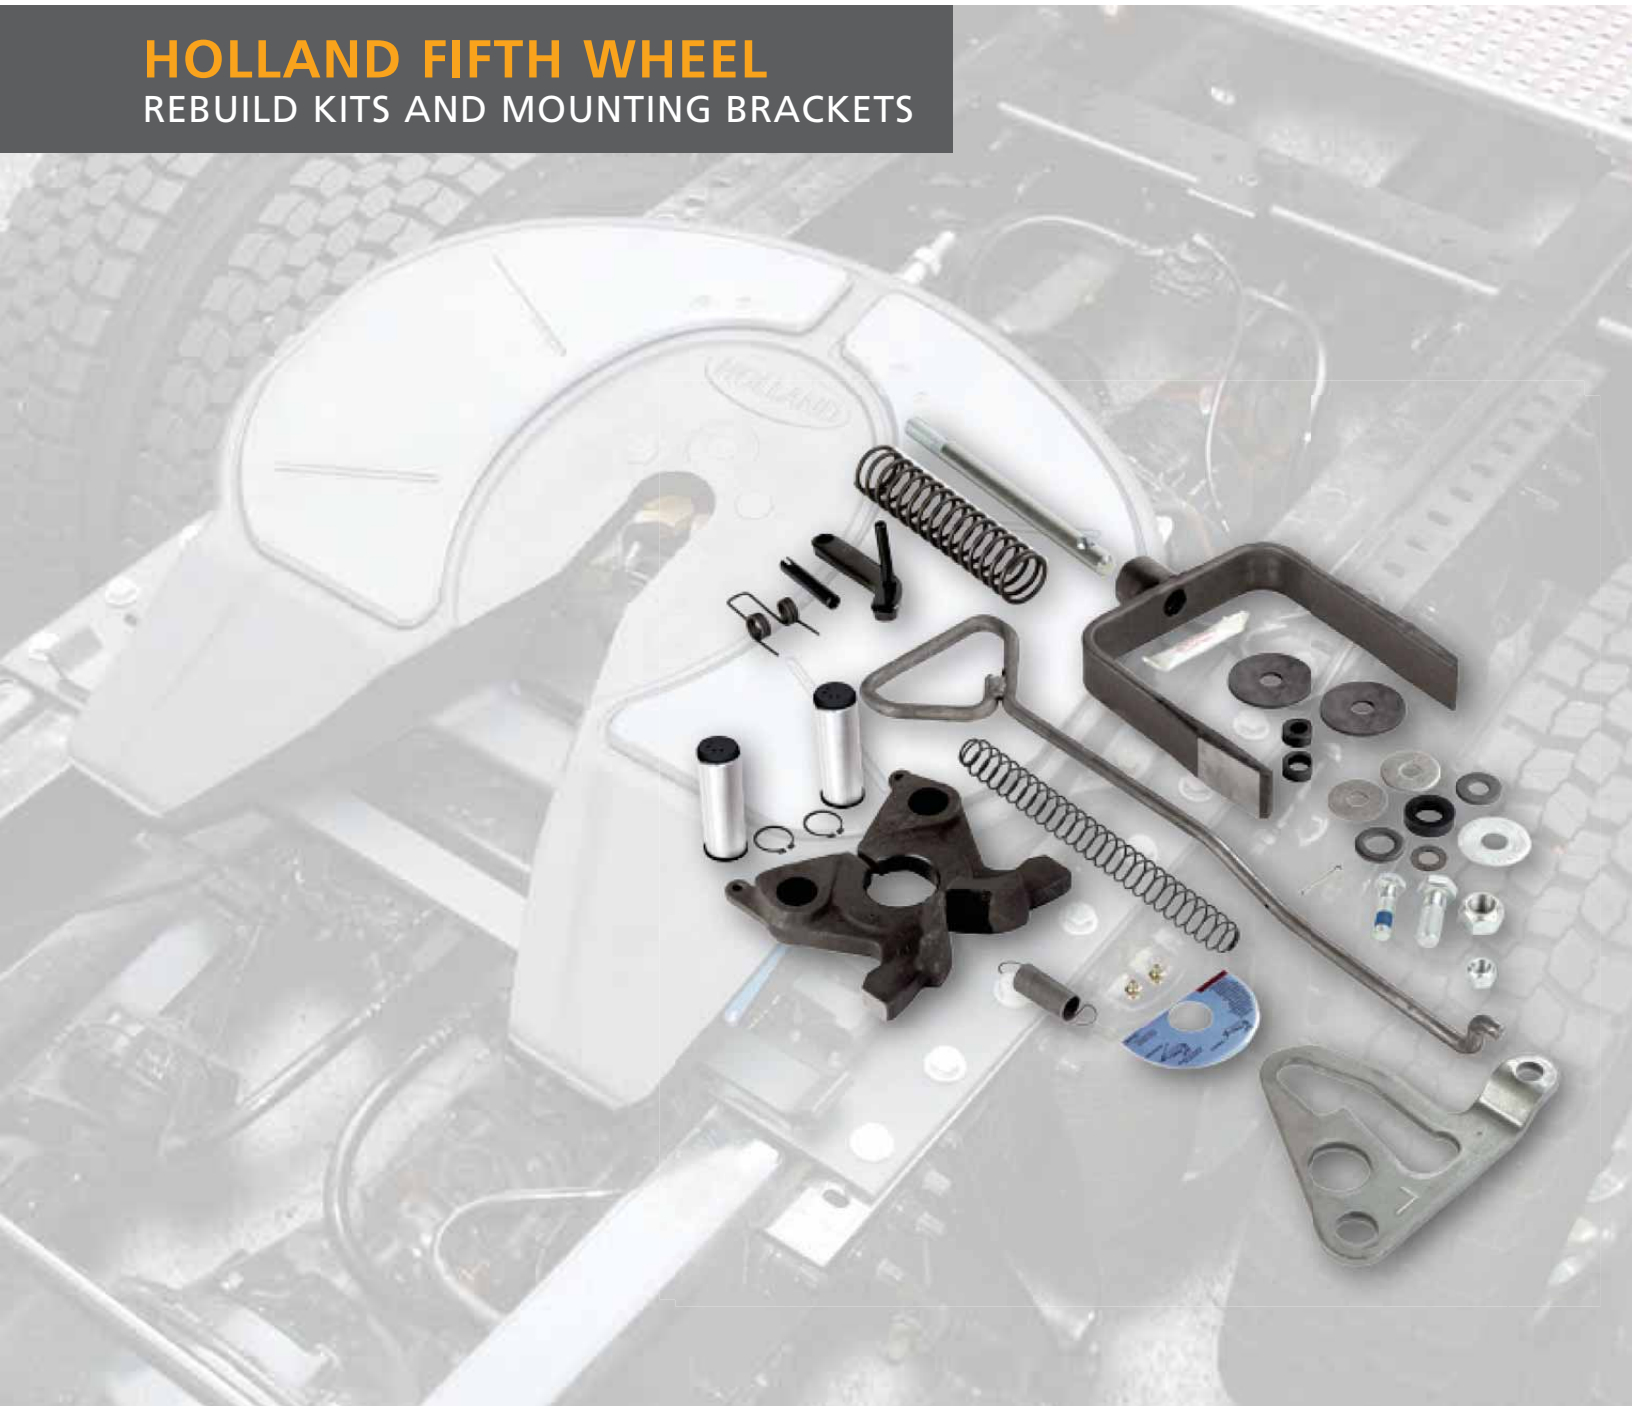

SAF-HOLLAND Group

HOLLAND FIFTH WHEEL REBUILD KITS AND MOUNTING BRACKETS

PARTS IDENTIFICATION GUIDE FOR
HOLLAND FIFTH WHEEL REBUILD KITS
AND MOUNTING BRACKETS