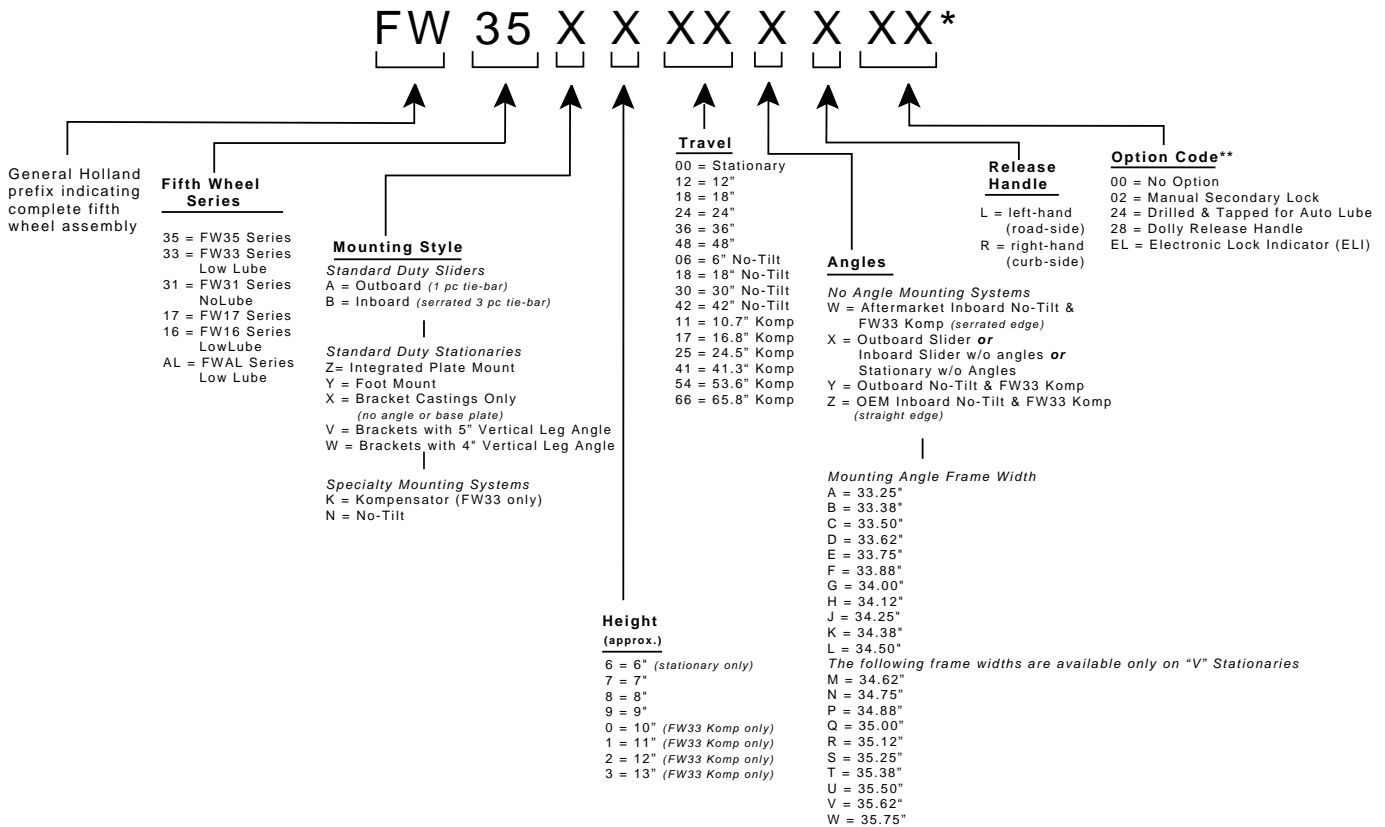

AIR CYLINDERS: NOTE AIR INLET AND PORT LOCATIONS FOR PROPER CYLINDER SELECTION

STAINLESS STEEL

XA-2524-R-13-1

XA-2524-R-13-2

XA-2524-R-13-3

ALUMINUM

XA-11702

XA-11703

XA-11704

FOR ALL TERMINAL TRACTOR MODELS

JAW KIT: RK-351-08332-1
BRACKET CONNECTION KIT: RK-04413-1
BUSHINGS: XB-0011

MOUNTING BRACKET CONNECTION KITS

TRADITIONAL SLIDER - STATIONARY

**RK-06973-1
BRACKET
CONNECTION KIT**

**STATIONARY
INTEGRATED
PLATE MOUNT**

ILS SLIDER - STATIONARY

**RK-10605
BRACKET
CONNECTION KIT**

**FOR ANGLE
MOUNT**

FOOT MOUNT

**WITH ANGLE
MOUNT**

FIFTH WHEEL ASSEMBLY PART NUMBER GUIDE

*Please note that no "dashes" are used for the complete fifthwheel assembly new part number
 **Please note that not all options are available on every top plate. Multiple option combinations are available.